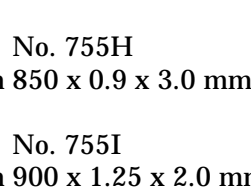

Purfling & Binding

Purfling (Wood) for Acoustic guitar (Length x Width x Thickness)

No. 754
850 x 1.5 x 6.5 mm

No. 755 A-I

No. 755A
850 x 1.5 x 1.5 mm

No. 755F
850 x 1.2 x 2.5 mm

No. 755B
850 x 1.2 x 2.5 mm

No. 755G
850 x 1.2 x 2.5 mm

No. 755C
850 x 1.5 x 2.0 mm

No. 755H
850 x 0.9 x 3.0 mm

No. 756A
850 x 1.2 x 2.5 mm

No. 757
850 x 2.0 x 1.5 mm

No. 755E
600 x 1.5 x 1.0 mm

No. 755I
900 x 1.25 x 2.0 mm

No. 758A
850 x 0.5 x 1.5 mm
White