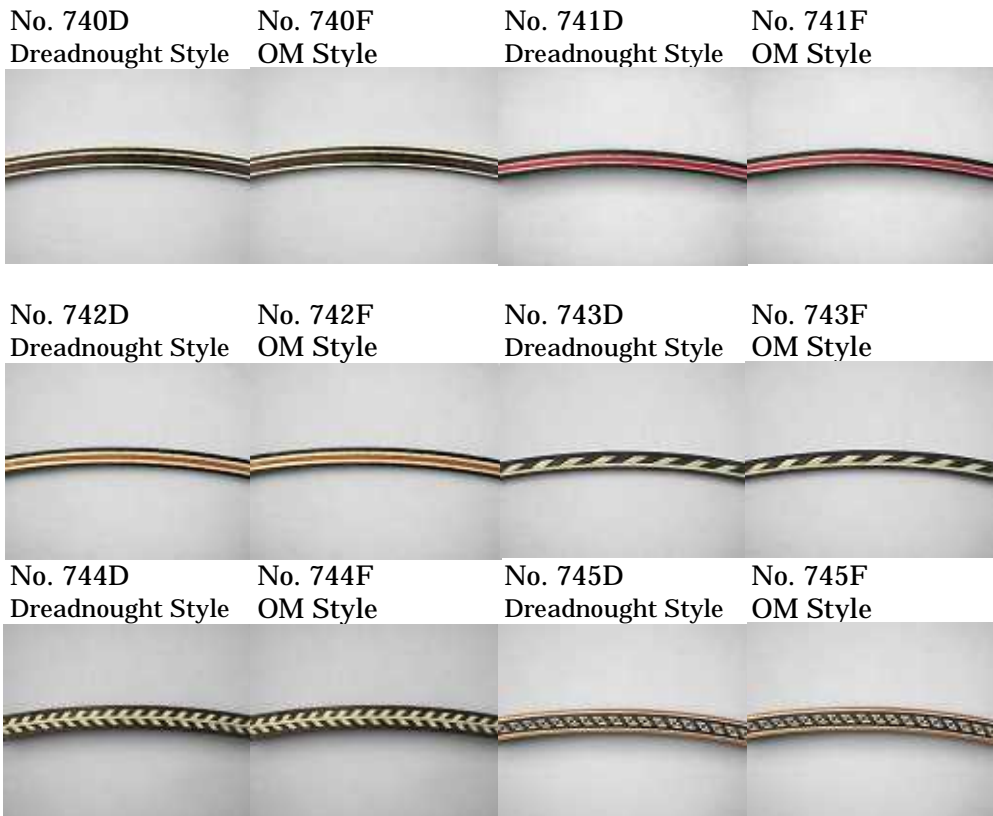

Purfling (Wood) for Acoustic guitar
(All 1.5mm thickness / All 2 pcs. per set)