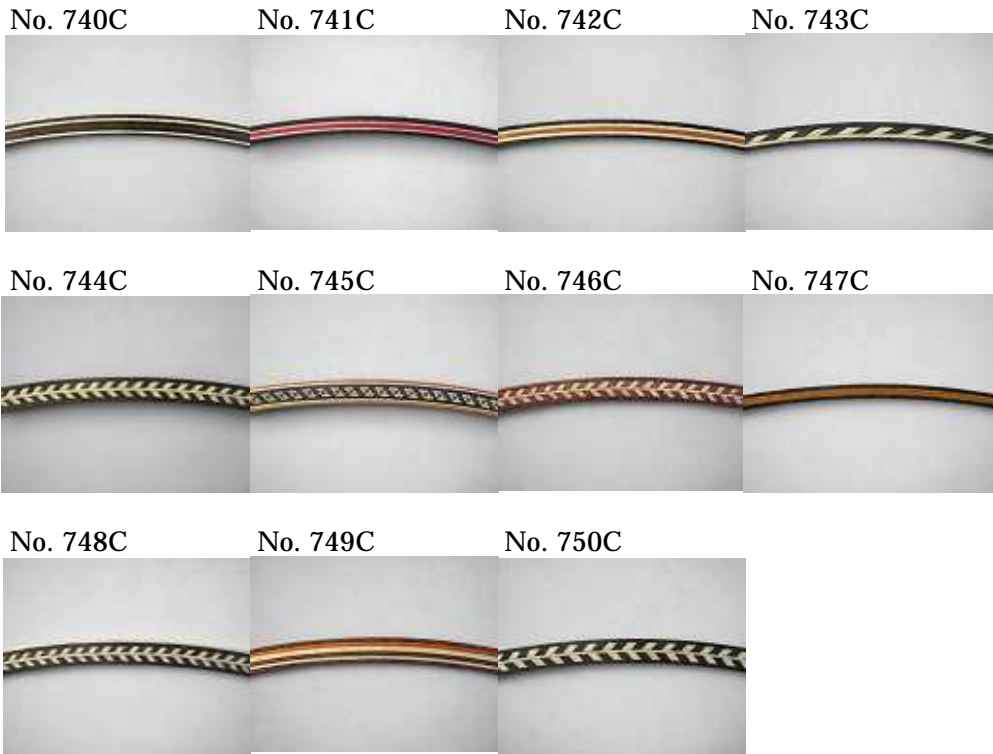

Purfling (Wood) for Classic guitar
For Classic style (All 1.5mm thickness / All 2 pcs. per set)