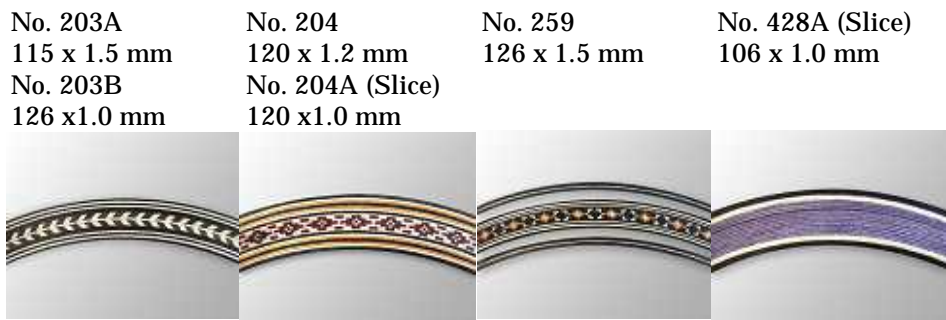

No. 409A
96 x 1.0mm Slice

No. 410A
96 x 0.8mm Slice

No. 412A
94 x 1.0mm Slice

No. 413A
94 x 1.5mm Slice

No. 414A
94 x 1.0mm Slice

No. 415A
96 x 1.0mm Slice

No. 417A
96 x 1.0mm Slice

No. 418A
94 x 1.5mm Slice

No. 419A
92 x 1.5mm Slice

No. 420A
96 x 1.0mm Slice

No. 421A
92 x 2.0mm Slice

ROSSET for classic guitar (Size ; Bore x Thickness)

ROSSET for Acoustic guitar

SHELL ROSSET for Acoustic guitar (Bore x L x W x Thickness)