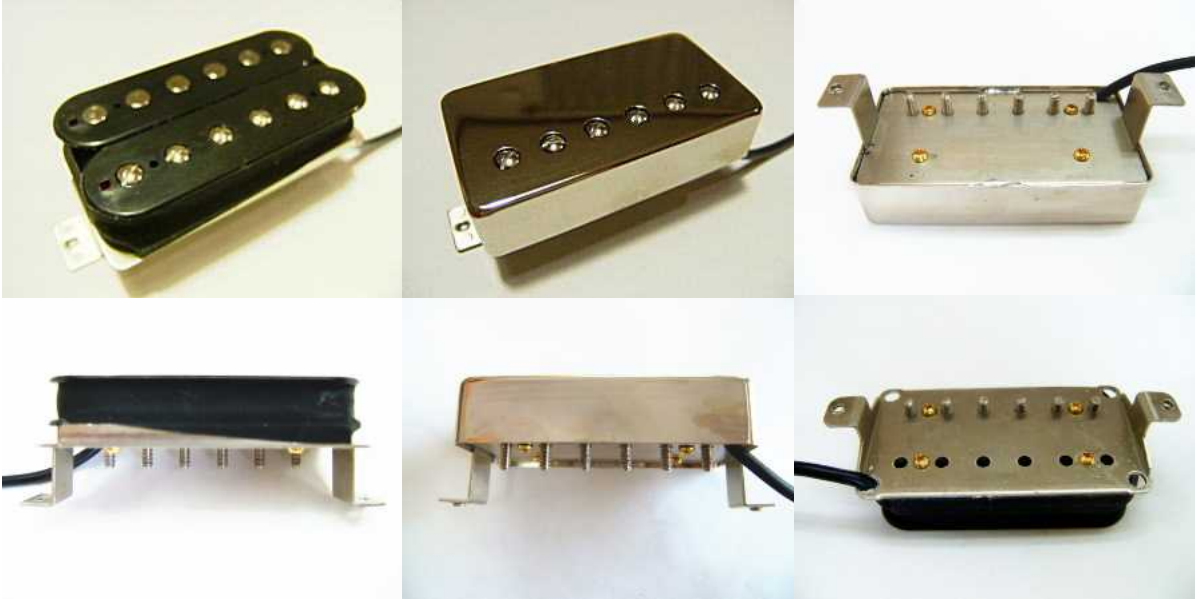

HB Series

For Guitar

JAH-CLA (HB-Classic)	DC.R /N:7.67 B:7.67KΩ - Manget ; Alnico #4 bar - Neck/Bridge: P9.8
MJH-CLA-N/GG (HB-Classic, w/covered)	DC.R /N:7.67 B:7.67KΩ - Manget ; Alnico #4 bar - Neck/Bridge: P9.8
JAH-PRO (HB-Classic)	DC.R /N:7.67 B:8.80KΩ - Manget ; Alnico #2 bar - Neck: P9.8/Bridge: P10.5
GIH-STD (HB-Custom)	DC.R /N:8.12 B:14.4KΩ - Manget ; Ceramic bar - Neck: P9.8/Bridge: P10.5
GIH-FAT (HB-Distortion)	DC.R /N:12.53 B:15.11KΩ - Manget ; Ceramic bar - Neck: P9.8/Bridge: P10.5