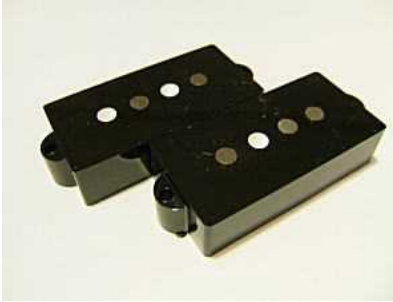

Others

For Guitar

GIS-TRL (Twin Rail)	DC.R /7.79K Ω - Manget ; Ceramic bar
VTV-CLA (TV-1)	DC.R /5.95K Ω - Manget ; Alnico #5 bar
V90-CTM (OLD-1)	DC.R /5.95K Ω - Manget ; Alnico #5 bar
V90-CLA (SB-Classic)	DC.R /N: 7.81, B:7.81K - Manget ; Alnico #4 bar

PB Series

For Bass

GIP-STD (PB-Custom)
JAP-CLA (PB-Classic)

DC.R /9.48K Ω - Manget ; Ceramic bar
DC.R /10.5K Ω - Manget ; Alnico #5 bar

JB Series

For Bass

GIH-STD F/R (JB Custom)
JAJ-CLA F/R (JB-Classic)
JAJ-PRO F/R (JB-Classic)

DC.R /N: 6.23 B: 6.47K Ω - Manget ; Ceramic bar
DC.R /N: 7.23 B: 7.50K Ω - Manget ; Alnico #5 rod
DC.R /N: 8.60 B: 8.94K Ω - Manget ; Alnico #5 rod

P.U Cover

Parts

PC-2 (Black or White)
Mat BLK or WHT

PC-3 (Black or White)
Glossy BLK or WHT